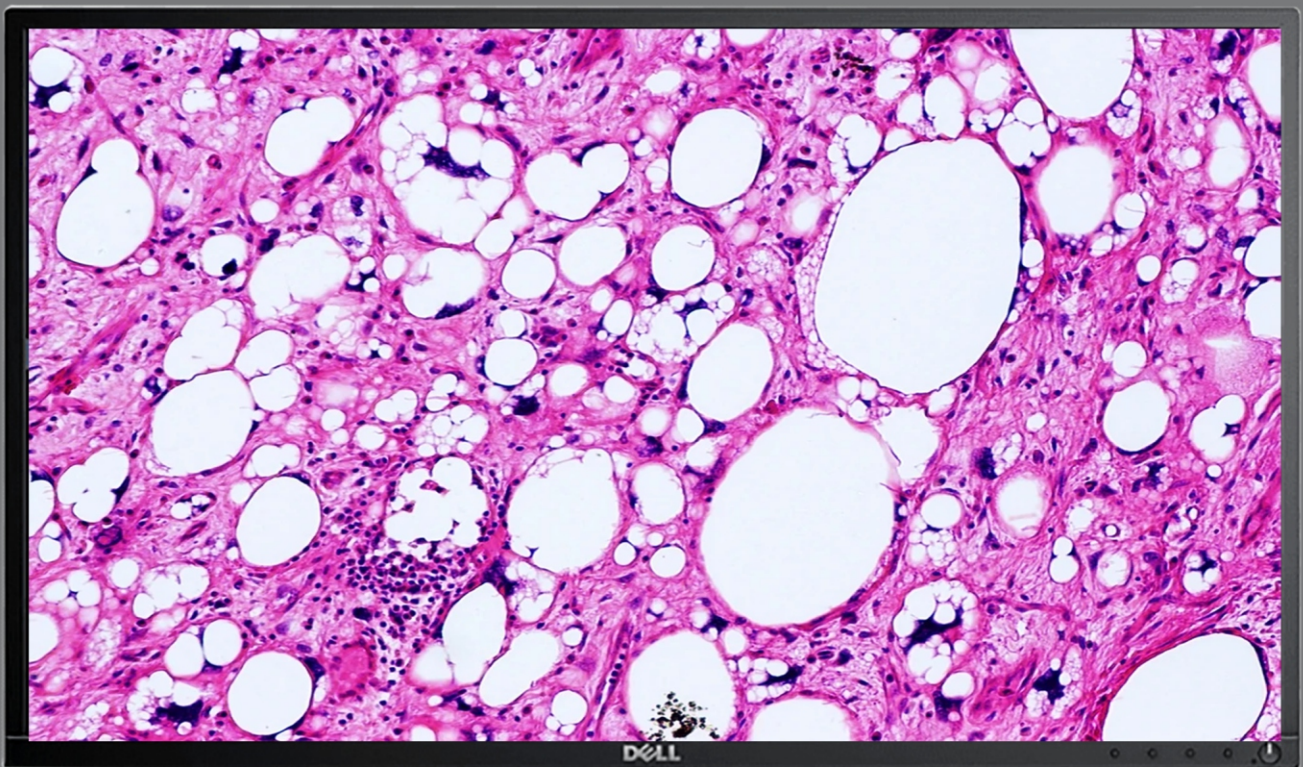

New High Quality USB/HDMI/4K Cameras For Microscopes

+91 88265 34932
+91 98733 55804